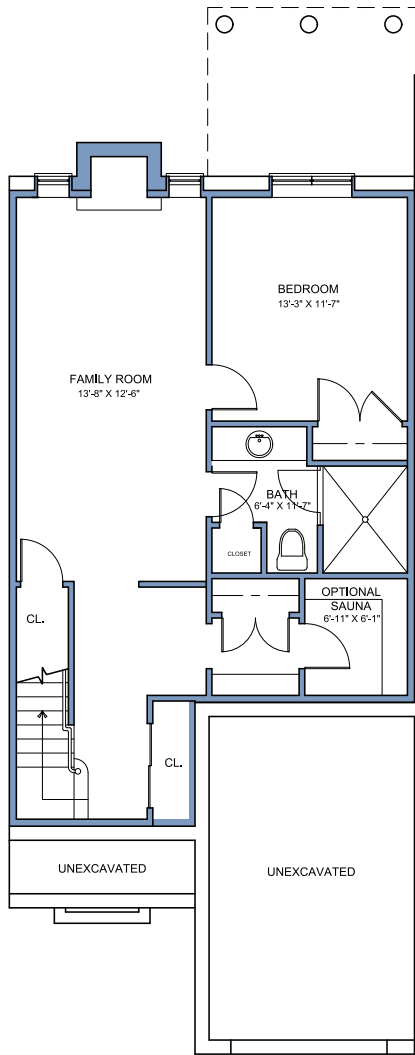

STONEWALL GLEN

WINDHAM MOUNTAIN CLUB

THE LAUREL

2,356 SF • 3 Bedrooms • 3.5 Bathrooms

GROUND LEVEL

FIRST FLOOR

SECOND FLOOR