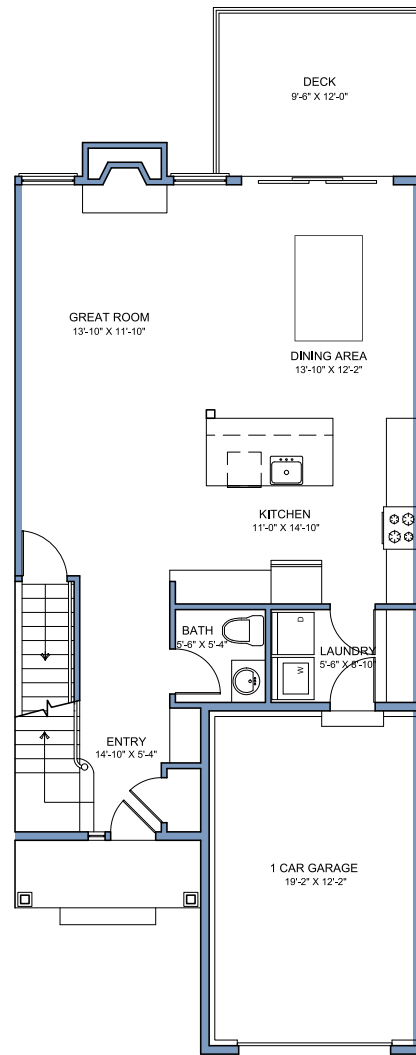

STONEWALL GLEN

WINDHAM MOUNTAIN CLUB

THE LAUREL

2,356 SF • 3 Bedrooms • 3.5 Bathrooms

GROUND LEVEL

FIRST FLOOR

SECOND FLOOR