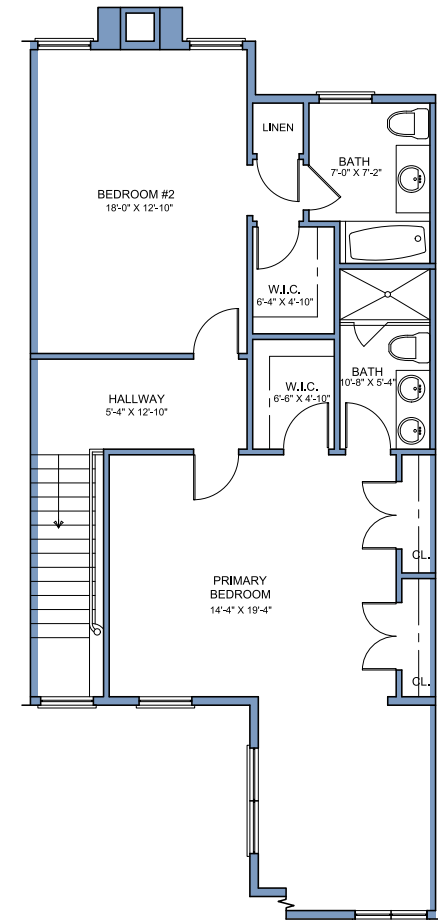

STONEWALL GLEN

WINDHAM MOUNTAIN CLUB

THE LAUREL

2,356 SF • 3 Bedrooms • 3.5 Bathrooms

GROUND LEVEL

FIRST FLOOR

SECOND FLOOR